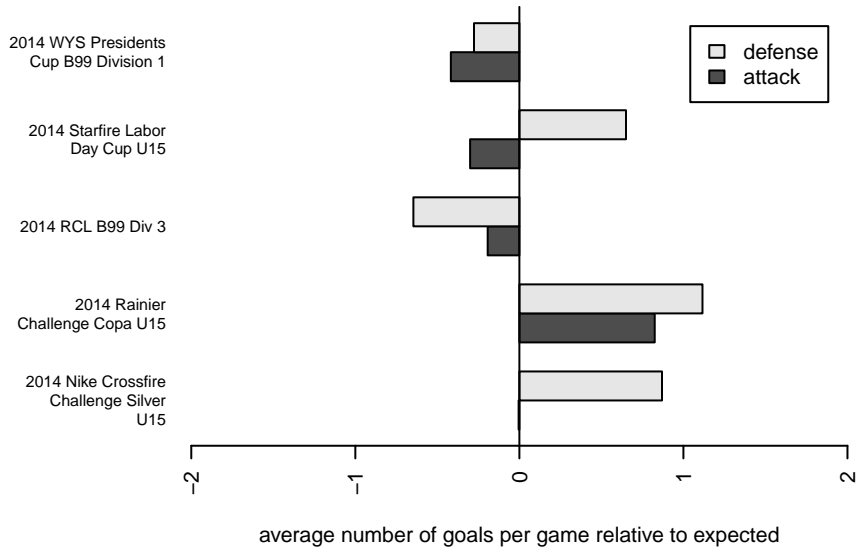

Performance relative to 13 month average