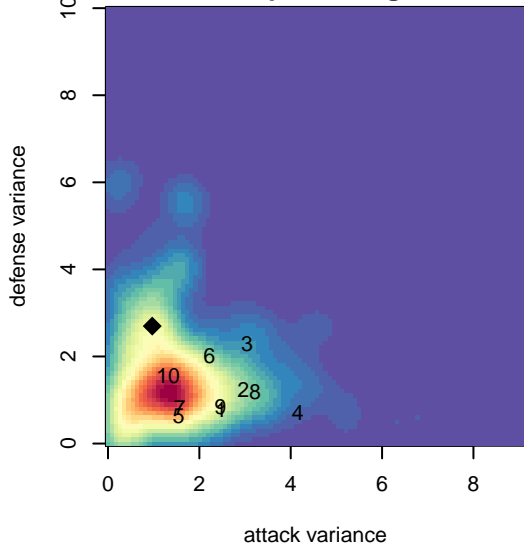

FC Alliance B B99

FC Alliance
 Woodinville, WA
 B99 total strength=1383
 attack=10.33 defense=5.52
 fall league = RCL B99 Div 3, RCL B99 7V2
 notes= White

alt names used:
 FCA B99 B (WA)
 FC Alliance B99 B
 FC Alliance B99 B
 FC Alliance B99 B
 FC Alliance B
 FC Alliance B99 B

FC Alliance B B99
 Dots are actual minus expected GF (blue circles) and GA (red triangles).
 Blue line is smoothed change in attack strength. Red is smoothed change in defense strength.

**attack and defense variance (black dot)
relative to other teams
and top 10 in region**