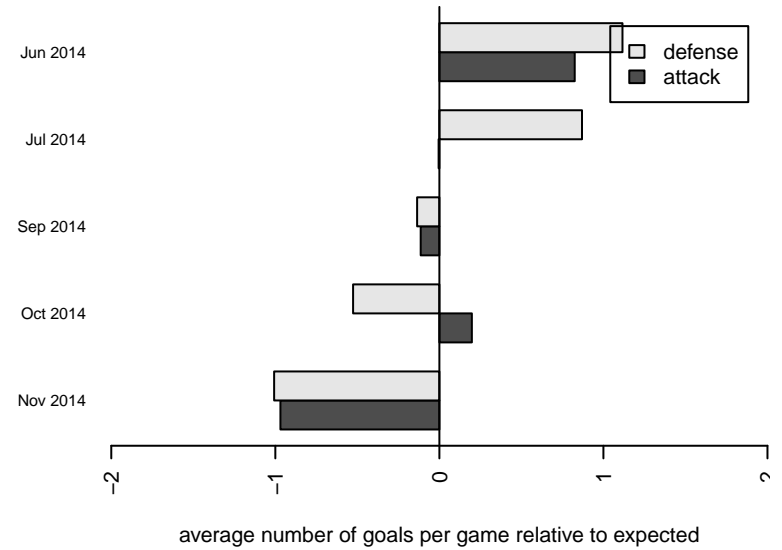

Performance relative to 13 month average