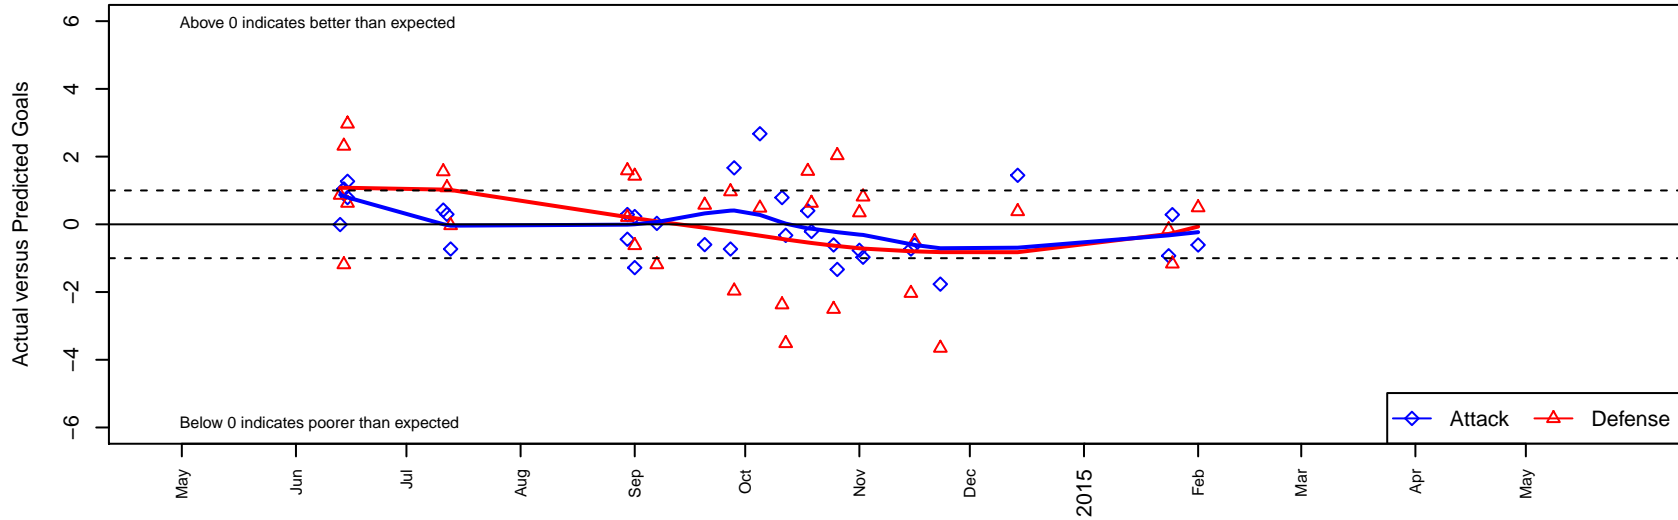

FC Alliance B B99

FC Alliance
 Woodinville, WA
 B99 total strength=1383
 attack=10.33 defense=5.52
 fall league = RCL B99 Div 3, RCL B99 7V2
 notes= White

alt names used:
 FCA B99 B (WA)
 FC Alliance B99 B
 FC Alliance B99 B
 FC Alliance B99 B
 FC Alliance B
 FC Alliance B99 B

FC Alliance B B99
 Dots are actual minus expected GF (blue circles) and GA (red triangles).
 Blue line is smoothed change in attack strength. Red is smoothed change in defense strength.

**attack and defense variance (black dot)
relative to other teams
and top 10 in region**