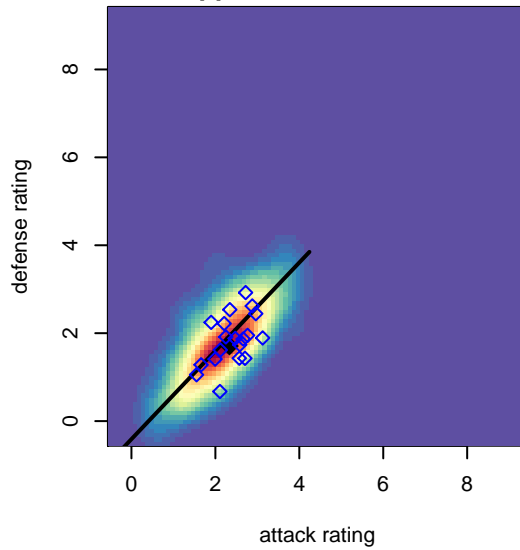

**attack and defense rating
relative to others at age
and all opponents in last 13 months**