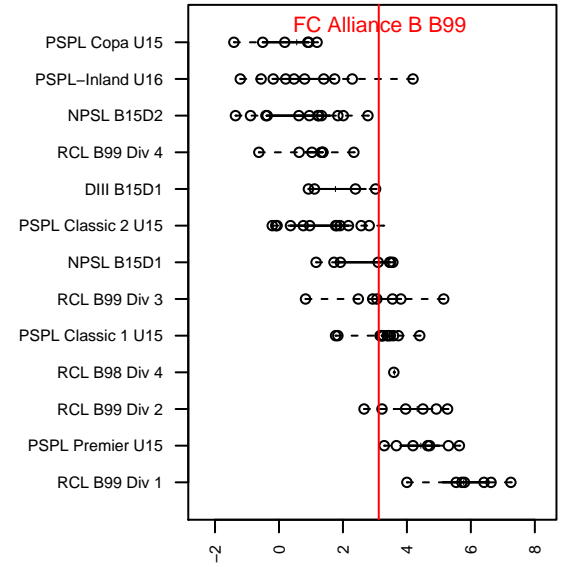

**attack and defense rating
relative to others at age
and all opponents in last 13 months**